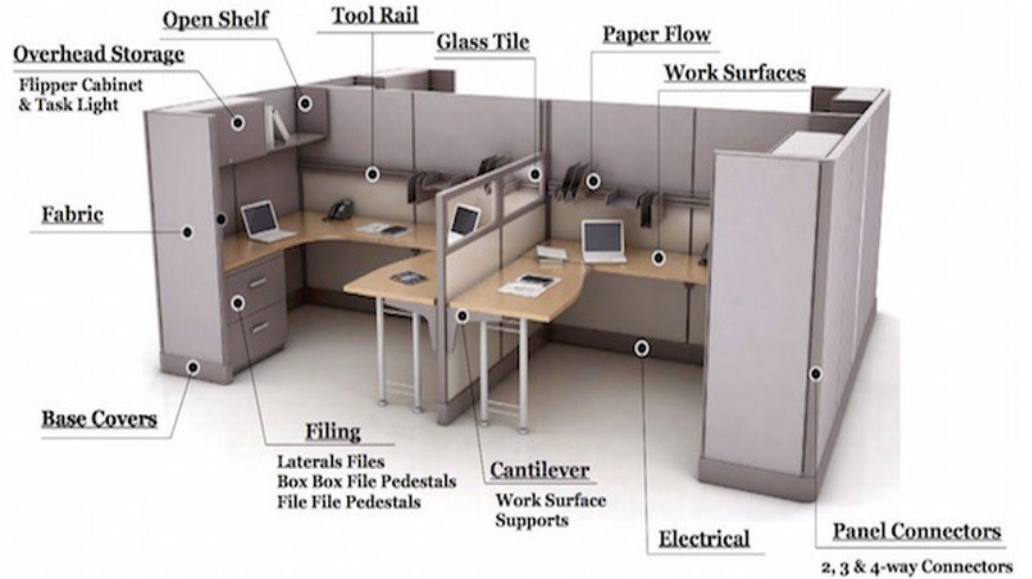

Clone A02

Components