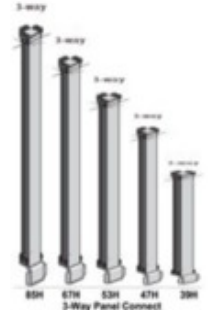

Components

Panels

Fabric Panels

Glass Tiles

Panels Connectors

In-Line

2, 3, 4-Ways

Work Surfaces

Curvilinear Corner

Worksurfaces

24" Deep

Worksurfaces

30" Deep